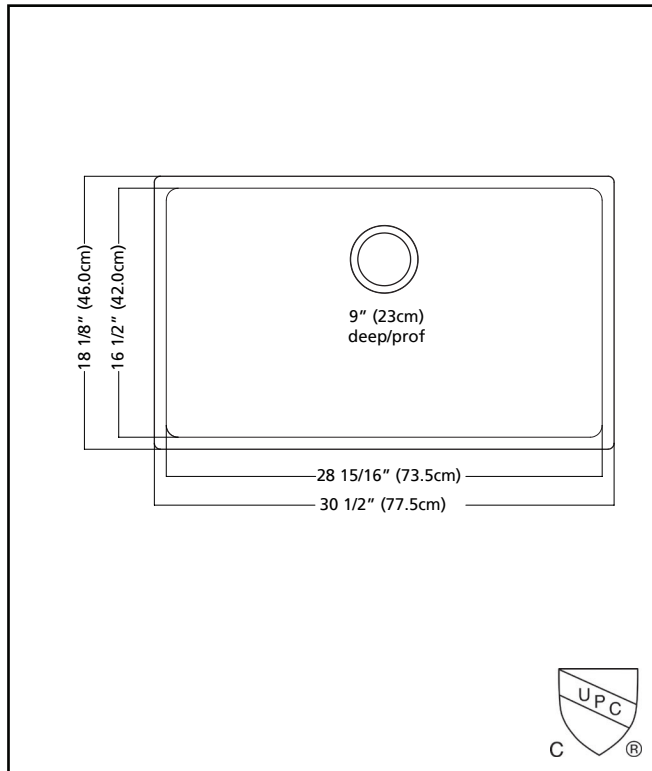

KINDRED

Brookmore
Undermount

BROOKMORE

SINGLE BOWL 18 GAUGE UNDERMOUNT

MODEL: BSU1831-9N

- ✓ **Quality Beyond Material:** Designed with 18 gauge quality stainless steel with exceptional resistance to staining and corrosion.
- ✓ **Larger Bowl Capacity:** A generous capacity bowl that is made even more spacious, with the tighter radius corners, creating ample space for all your prepping and cleaning needs.
- ✓ **Rear Drain Placement:** The rear drain maximizes the usable bottom surface of the bowl while also creating extra cabinet space beneath the sink.
- ✓ **Remarkably Quiet:** Sound dampening system goes to work to reduce the noise caused by a garbage disposal or running water.

TECHNICAL FEATURES

OVERALL SINK SIZE (OD)	18 1/8" FB x 30 1/2" LR
BOWL SIZE (ID)	16 1/2" FB x 28 15/16" LR
BOWL DEPTH	9"
MINIMUM CABINET SIZE	36"
MATERIAL	18 Gauge
BOWL CORNER RADIUS	20 mm
STAINLESS STEEL FINISH	Satin
DRAIN HOLE LOCATION	Rear
INSTALLATION TYPE	Undermount
SOUND COATING	Sound pads
WARRANTY	Limited Lifetime
COUNTRY OF ORIGIN	China